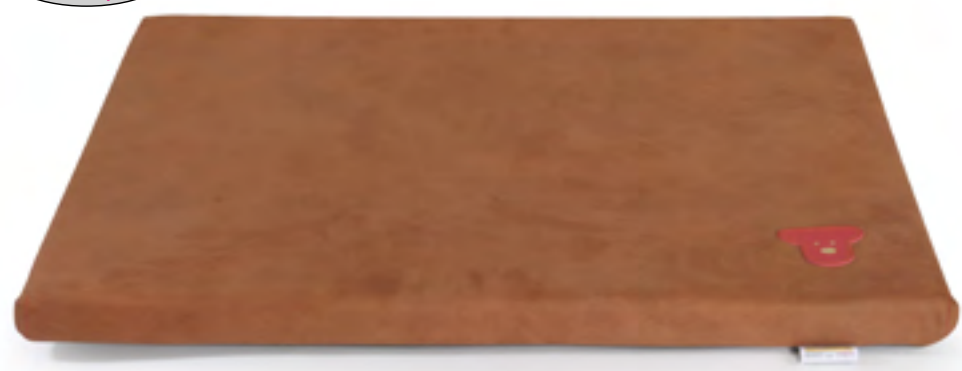

• sfoderabile con zip
• removable cover with zip

CP272/B.1

Dimensions:
80x60 cm

CP272/B.2

Dimensions:
110x70 cm

• sfoderabile con zip
• removable cover with zip

CP272/C.1

Dimensions:
80x60 cm