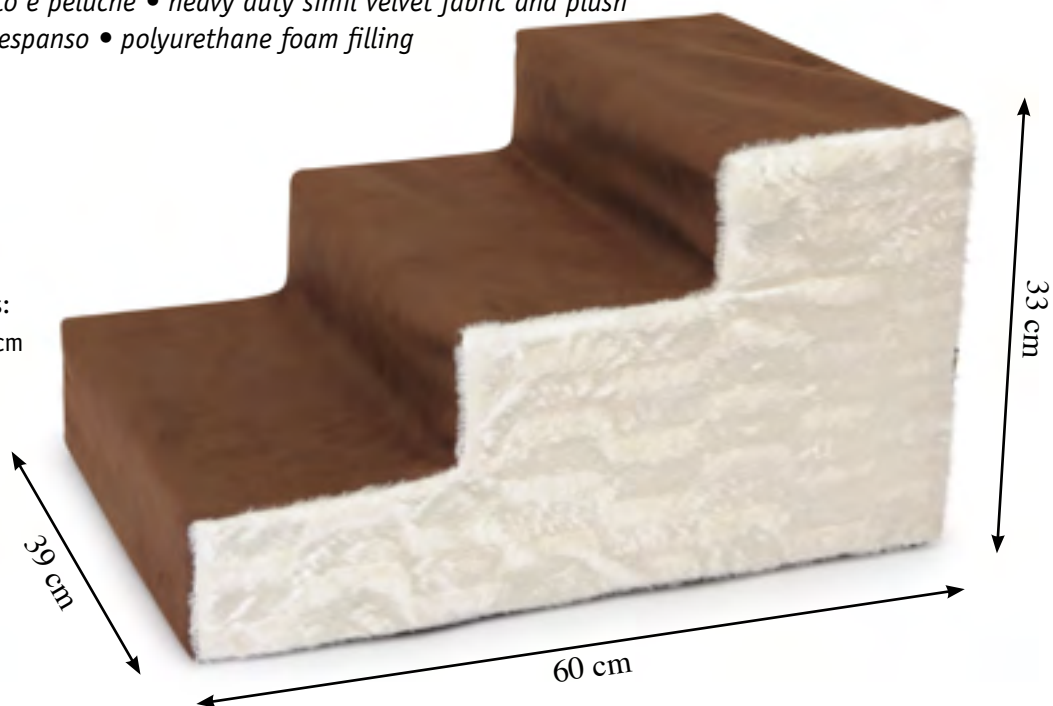

Scaletta scendiletto

- *tessuto pesante mano velluto e peluche* • *heavy duty simil velvet fabric and plush*
- *imbottitura in poliuretano espanso* • *polyurethane foam filling*
- *sfoderabile con cerniera*
- *removable with zip*

CP407/A

8 006729 907738

Dimensions:
60x39x33 cm