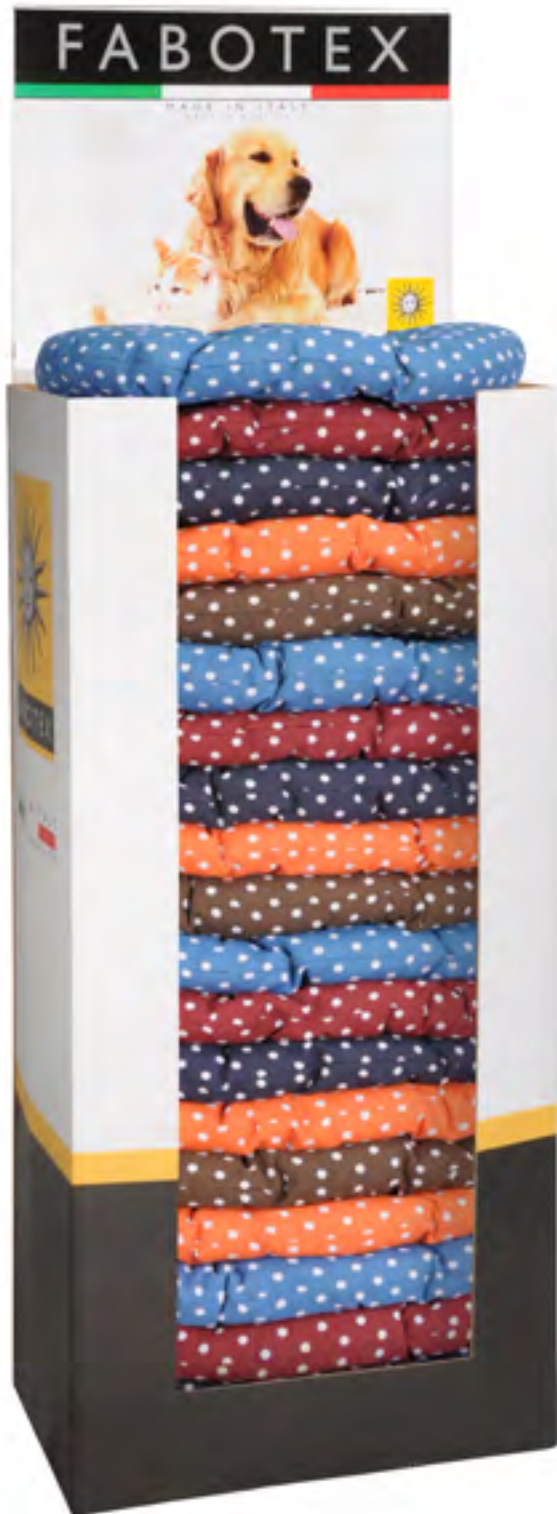

**Display 16 pcs Cuscino Riverside
"Happy Colors" 60x40x8 cm**

- tessuto cotone/poliestere • cotton/polyester fabric
- imbottitura 100% poliuretano espanso macinato
- filling 100% polyurethane foam crumbs
- non sfoderabile • not removable cover

CP309/R1