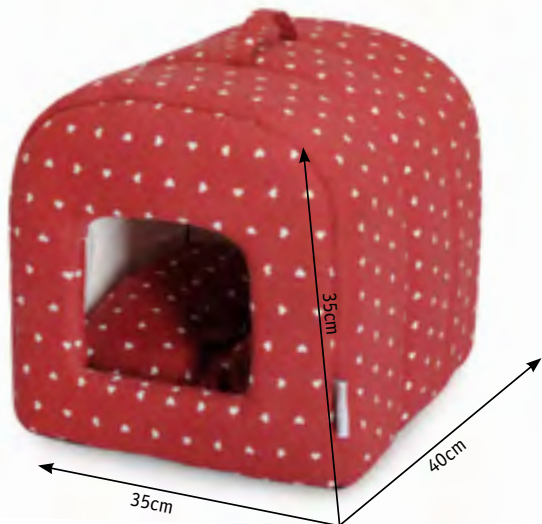

CP286/A.1

Dimensions:
55x45x16h cm

8 006729 908407

CP286/A.2

Dimensions:
65x55x16h cm

8 006729 908414

Cuscino Rettangolare sfoderabile "1 su 1000"

- tessuto cotone/poliestere • cotton/polyester fabric
- imbottitura 100% poliestere • filling 100% polyester
- cuscino sfoderabile • cushion with removable cover

CP286/B.1

Dimensions:
70x60x12 cm

8 006729 908438

CP286/B.2

Dimensions:
90x70x14 cm

8 006729 908421

Cuccia Tunnel "Red Hearts"

- tessuto cotone/poliestere • cotton/polyester fabric • pareti in poliuretano espanso • polyurethane foam wall
- cuscino removibile e lavabile in tessuto cotone/poliestere imbottito 100% poliester • removable and washable pillow in cotton/polyester fabric ; flling 100% polyester • fondo antiscivolo • anti-slip base • con maniglia • with handle