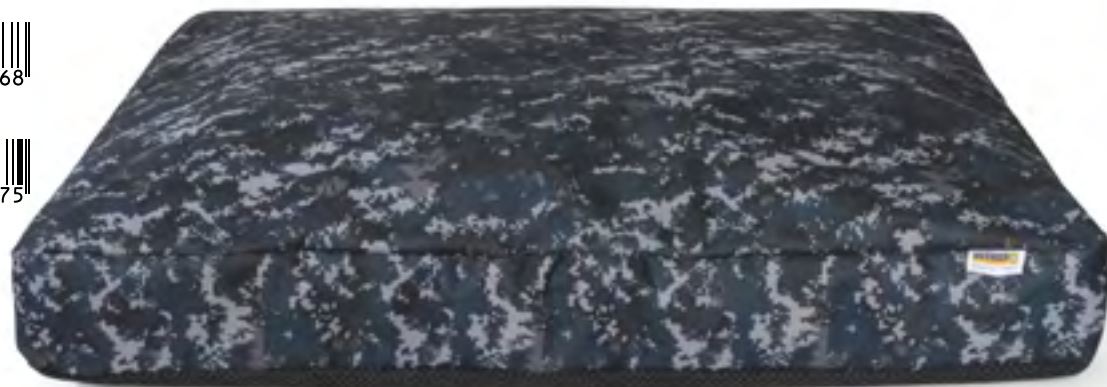

**SFODERABILE
CON ZIP**
Removable cover with zip

Digital Blue

CP051/P.1

Sizes 80x60x12 cm

CP051/P.2

Sizes 100x70x12 cm

CP051/P.3

Sizes 120x80x12 cm

Dreamaway

Dreamaway Boston Mattress

- *tessuto poliestere 100% idrorepellente, antigraffio, alta resistenza*
- *100% polyester fabric waterproof, scratch resistant, high strength*
- *sfoderabile con zip, per uso "in & outdoor"*
- *padding central part: 100% polyurethane foam ground*
- *contour padding: 100% polyester*