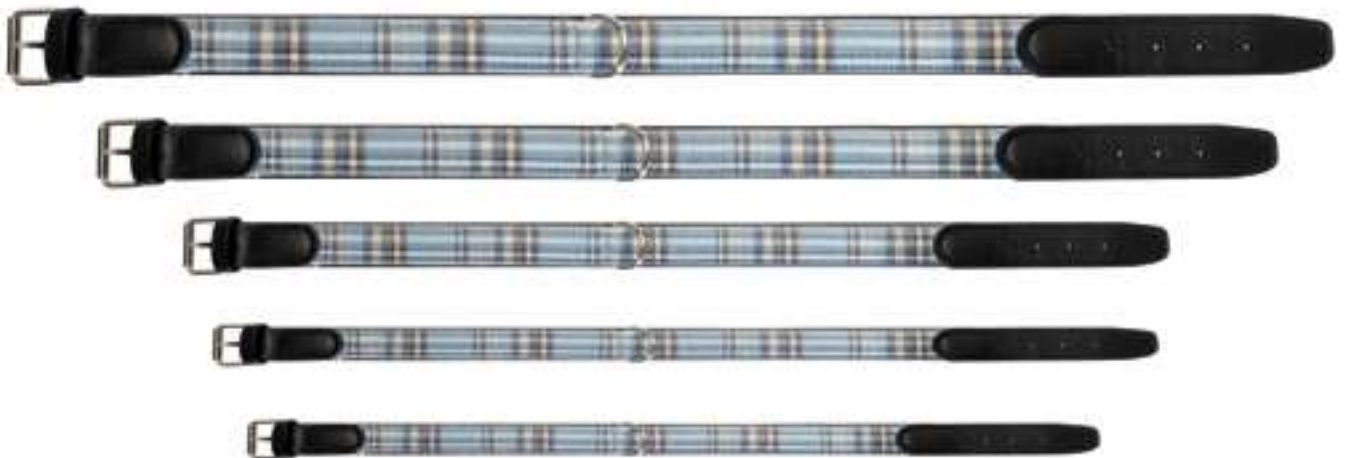

18 mm
x 330 mm

RF002/A

8 019808 515076

18 mm
x 380 mm

RF002/B

8 019808 515083

20 mm
x 430 mm

RF002/C

8 019808 515090

25 mm
x 520 mm

RF002/D

8 019808 515106

30 mm
x 600 mm

RF002/E

8 019808 515113