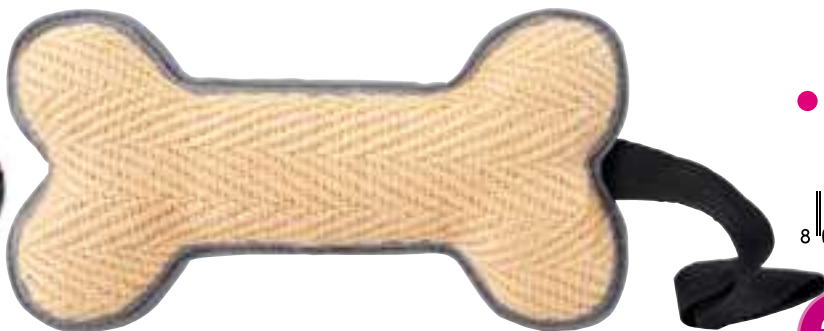

∅

7
cm

● Palla in juta con maniglia

Jute ball with handle

A806/G

8 019808 100029

∅

7
cm

● Palla in juta con maniglia lunga

Jute ball with long handle

A806/P

8 019808 142845

∅

7,5
cm

72
cm

● Riportino in juta a forma di osso

Bone-shaped jute dummy with handle

A806/S

8 019808 142876

25
cm

● Riportino in juta bordato

Jute dummy with borders

A806/F

8 019808 100012