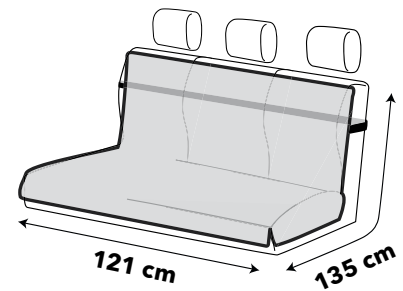

- **Walky Hammock Seat Cover EVO**
Coprisedile posteriore ad amaca
Hammock seat cover

CW140/B

125x145
cm

Resistente all'acqua
Water resistant

- **Walky Rear Seat Cover EVO**
Coprisedile posteriore
Rear seat cover