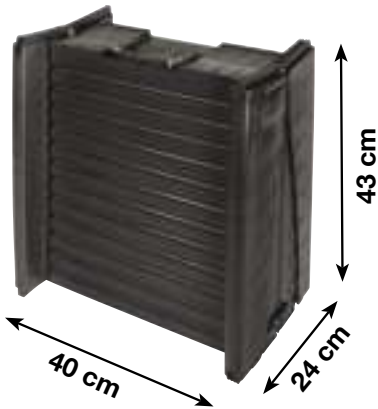

Attaccare ganci inferiori sotto al sedile
Attach the lower clips under the seats

● **Walky Easy Net**
Divisorio auto in rete
Net barrier

CW121

130x70
cm

Accessori auto

Plastica
Plastic

Si piega facilmente in pochi cm
Folds easily in a few cm