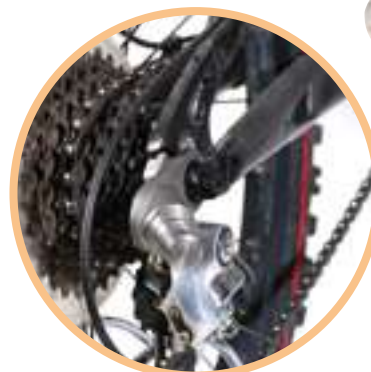

● **Walky Dog Plus**

CW001

8 019808 160870

Attacco sella per CW001
Spare saddle clamp for CW001

● **Walky Dog Spare Jaw**

CW002

8 019808 112251

Attacco a ruota per CW001
Rear clamp for CW001