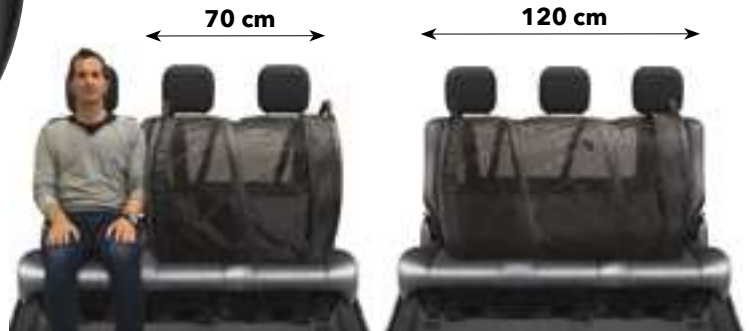

● **Walky Tunnel Large**
Walky tunnel large

CW145

8 019808 175416

ø60
x120
cm

Si richiude in pochi centimetri
Folds quickly and easily for storage

Ø
60 cm

2 possibili regolazioni
Two possible adjustments

● **Walky Harness**
Pettorina di scurezza
Safety harness for dogs