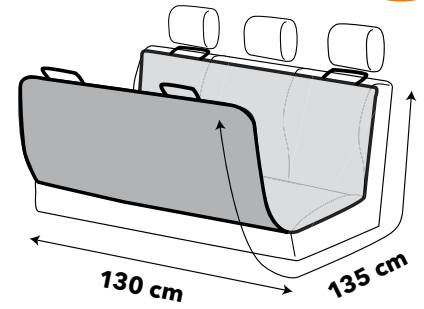

Accessori auto

- **Walky Seat Cover**
  Copriedile in nylon
  Nylon car seat cover

CW133

130x135
cm