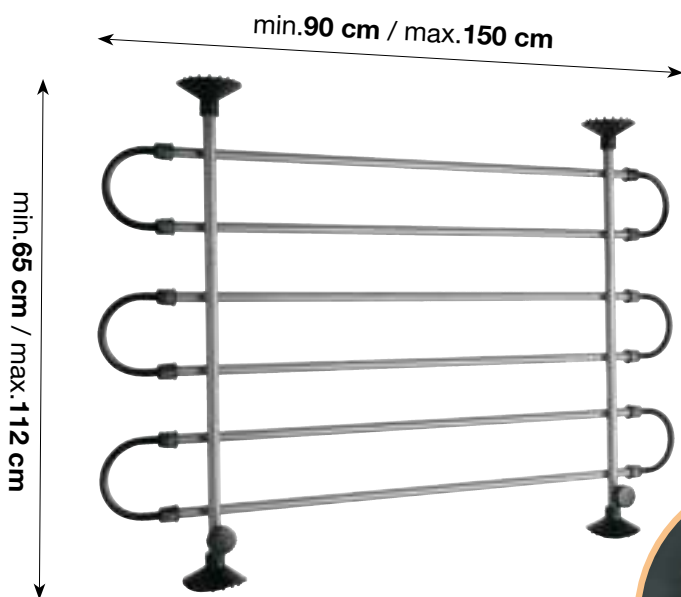

Facile installazione
Easy install

● **Walky Separator**
Divisorio auto in metallo
Metal dog barrier

CW103

8 019808 112336

4
kg